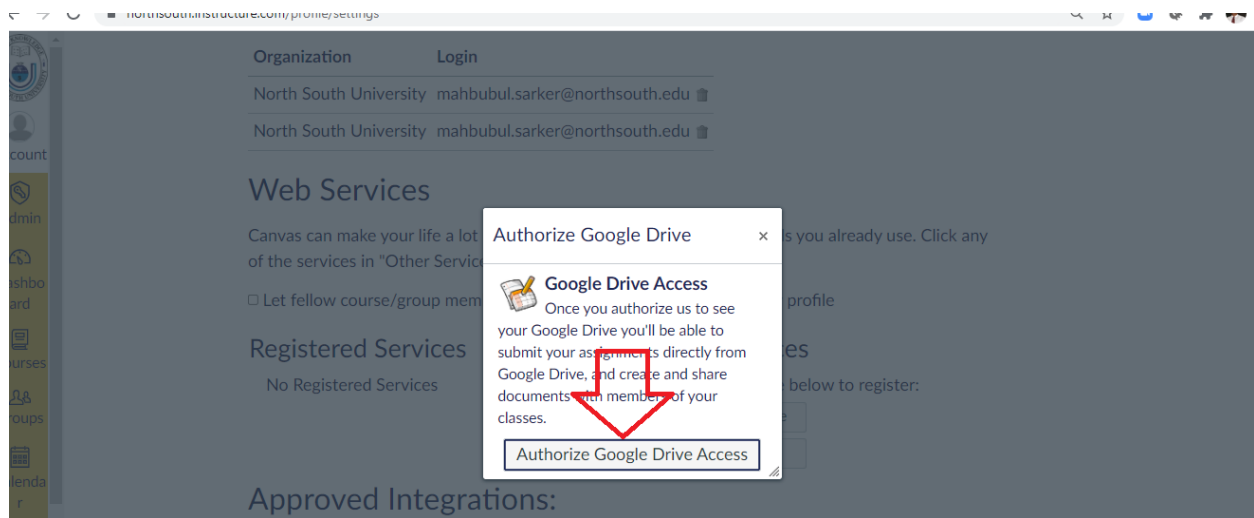

5. Click on Google Drive and then Click on Authorize Google Drive access