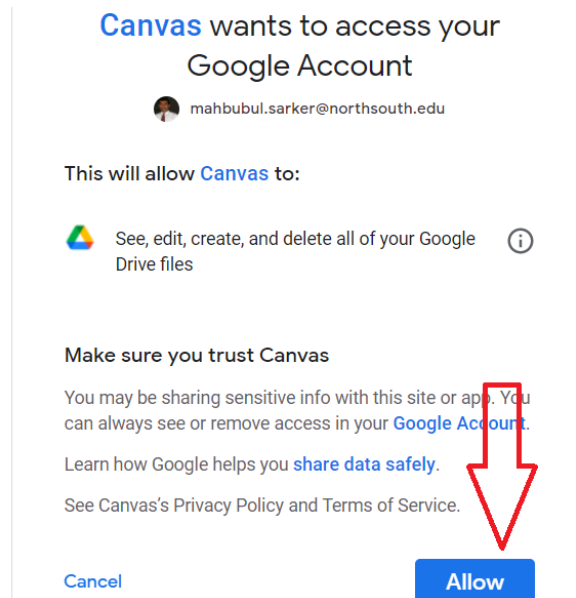

5. Click on Google Drive and then Click on Authorize Google Drive access

6. Must choose North South Email Account if there is multiple Gmail accounts.  
Click on NSU account

accounts.google.com/0/oauiuz/auin/oauiucnooseaccount/access\_type=omimedapproval\_prompt=forccocient\_id=274030620070-1j7z143u03pug00umr05...

7. Press Allow Button

8. A Successful Message will be displayed and the settings page will show Google Drive being added as a Registered Services.

North South University mahbulul.sarker@northsouth.edu

### Web Services

Canvas can make your life a lot easier by tying itself in with the web tools you already use. Click any of the services in "Other Services" to see what we mean.

Let fellow course/group members see which services I've linked to my profile