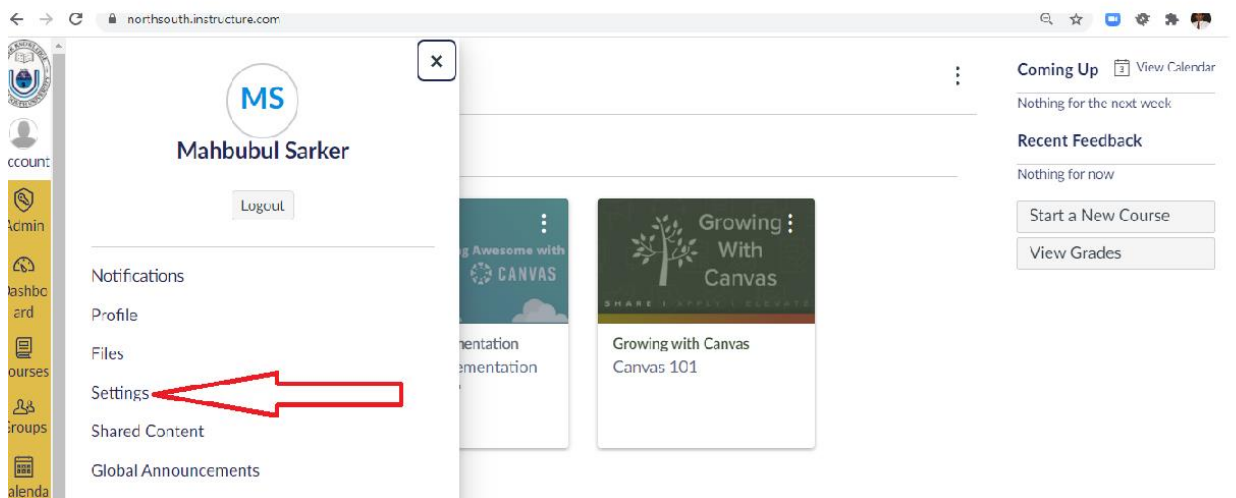

3. Click on the **settings** menu